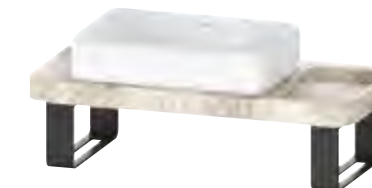

Set Stone console wall-mounted

Stone console 1000 x 450 mm
Wash basin, fixings incl. #238360
+ 2 console carriers

#D4800400	Cararra Marble
#D4800500	Grey Travertine
#D4800600	Lavica Stone