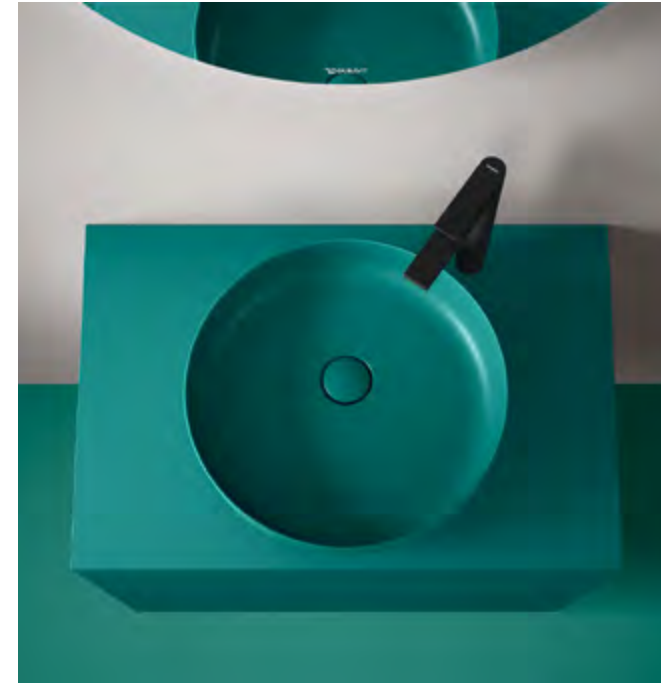

Vitrium

Design by Christian Werner

Color up your everyday

We add color to the bathroom - washbasins, furniture, toilets, or bathtubs are now available in a total of six colors. The color concept was curated by Christian Werner, who is also responsible for the formal design of Vitrium bathroom furniture and washbasins. The colors radiate presence, but not dominance, and respond as a matt-warm contrast to wood, stone surfaces, concrete or coordinated tiles, or can create a solid-color bathroom as a complete look.