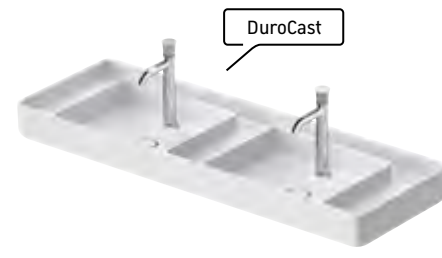

#238165 650 x 460 mm
#238110 1040 x 460 mm

Above counter basin
without overflow, with tap dome, ground

#238046 Ø 460 mm

Above counter basin
DuroCast UltraResist, without overflow,
with 2 tap domes

#266011 1140 x 460 mm