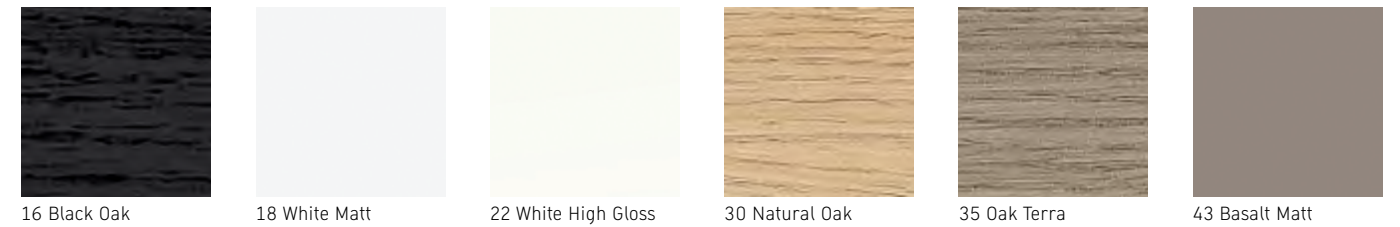

Decor

Price group 2

16 Black Oak

18 White Matt

22 White High Gloss

30 Natural Oak

35 Oak Terra

43 Basalt Matt