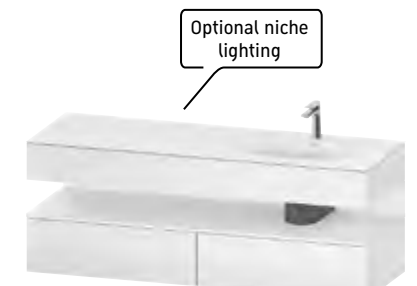

Vanity unit with console
Wall-mounted, 2 pull-out compartments, incl. vanity basin right

#QA4796 1600 x 550 mm