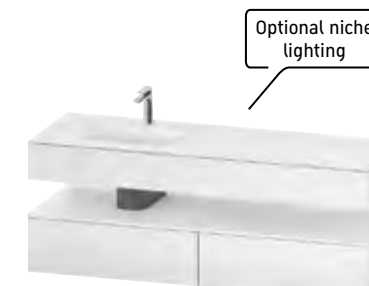

Vanity unit with console
Wall-mounted, 2 pull-out compartments, incl. vanity basin left

#QA4795 1600 x 550 mm