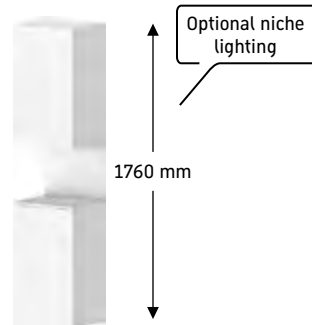

#QA4800 800 x 550 mm
#QA4801 1000 x 550 mm
#QA4802 1200 x 550 mm

Tall cabinet
Wall-mounted, 2 doors, L/R, open shelf, glass shelves on top, in the upper part of the cabinet

#QA1346 400 x 360 mm

Semi-tall cabinet
Wall-mounted, 1 door, L/R