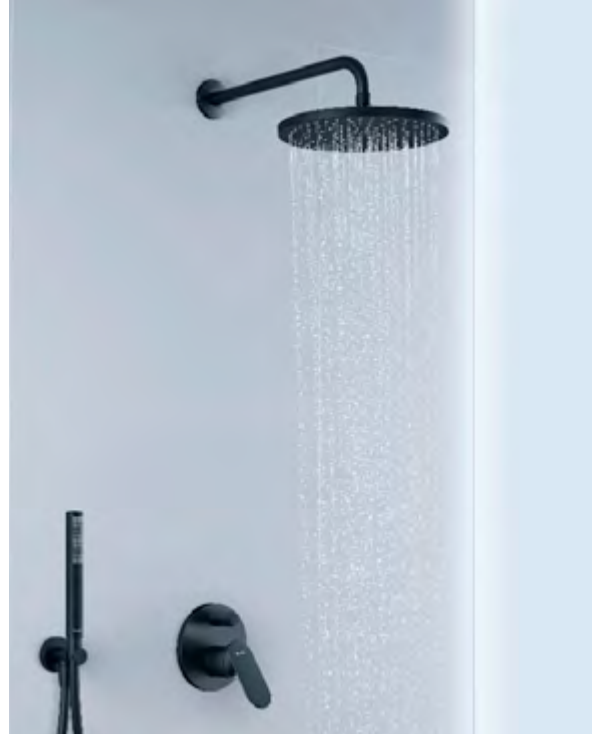

Thermostatic bath mixer
for exposed installation

#WA52200000[...]*

3-hole rim-mounted bath mixer
incl. stick hand shower

#WA52600000[...]*

#WA52500000[...]*

Single lever bidet mixer

#WA24000010[...]*

#WA42300000[...]*

Single lever bath mixer
for exposed installation

#WA52300000[...]*

#WA4280007010

MinusFlow

EasyClean

FreshStart

BestMatch

HeatLock

AirPlus

Bath spout

#WA52400100[...]*

#WA4210007010
#WA4210010010 Bluebox
#WA4210010046 Bluebox

#WA4210008010
#WA4210012010 Bluebox
#WA4210012046 Bluebox

Available finishes:

10 Chrome

70 Brushed Stainless Steel

34 Polished Gold

04 Brushed Bronze

46 Black Matt

* For color variants exchange [...] for color codes

* For color variants exchange [...] for color codes