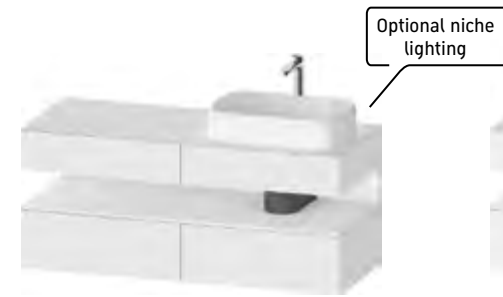

Vanity unit with console
Wall-mounted, 2 drawers, 2 pull-out compartments, for 2 above counter basins

Vanity unit with console
Wall-mounted, 2 drawers, 2 pull-out compartments, for above counter basin right

#QA4766 1400 x 550 mm
#QA4778 1600 x 550 mm