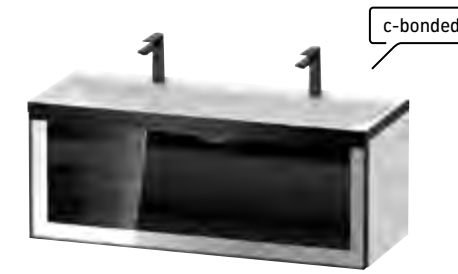

**Furniture washbasin c-bonded
with vanity unit**
DuroCast UltraResist, wall-mounted, 1 pull-out
compartment, 1 inner drawer, glass front

#VT4299   1200 x 479 mm