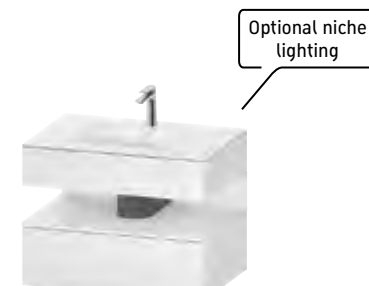

Vanity unit with console
Wall-mounted, 1 pull-out compartment, incl. vanity basin

#QA4785 800 x 550 mm
#QA4786 1000 x 550 mm
#QA4787 1200 x 550 mm