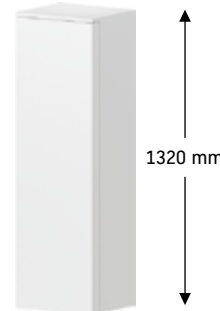

#QA4800 800 x 550 mm
#QA4801 1000 x 550 mm
#QA4802 1200 x 550 mm

Tall cabinet
Wall-mounted, 2 doors, L/R, open shelf, glass shelves on top, in the upper part of the cabinet

#QA1346 400 x 360 mm

Semi-tall cabinet
Wall-mounted, 1 door, L/R