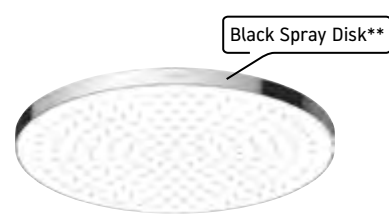

#UV06520160[...]*

Black Spray Disk**

Handshower - 3jet Click!
Ø 120 mm, MinusFlow

#UV06520170[...]*

Stick hand shower
Round, MinusFlow

#UV06420010[...]*

Black Spray Disk**

Shower head
Ø 230 mm, MinusFlow