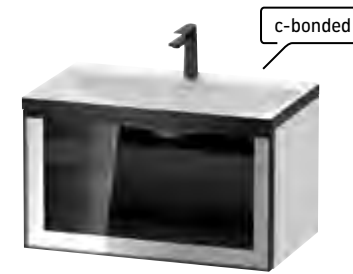

**Furniture washbasin c-bonded
with vanity unit**
DuroCast UltraResist, wall-mounted, 1 pull-out
compartment, 1 inner drawer, glass front

#VT4295   600 x 479 mm
#VT4296   800 x 479 mm
#VT4297   1000 x 479 mm
#VT4298   1200 x 479 mm