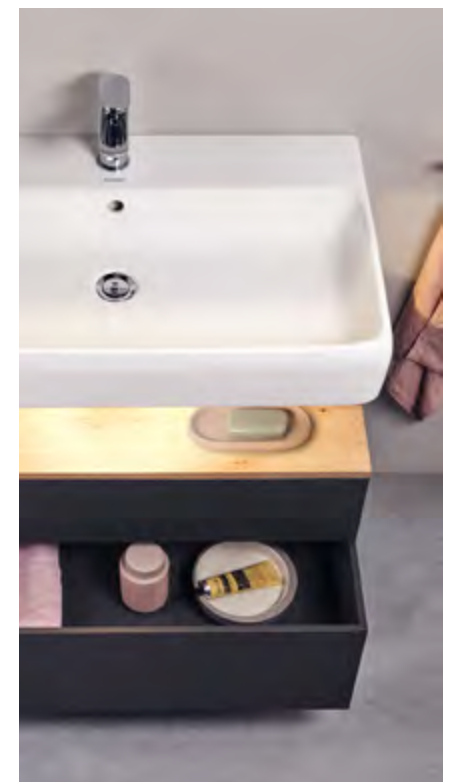

Studio F. A. Porsche – The Designers

As a premium design agency, Studio F. A. Porsche designs products for clients worldwide, turns brands into an experience and brings the highest standards into perfect form. The Porsche name is known around the globe, its iconic, timeless design unmistakable. In 1963, Ferdinand Alexander Porsche designed the Porsche 911, a sports car that remains iconic to this day and exemplifies his design maxims. Optimizing the function, reducing the form to the essentials, and overcoming the familiar in order to keep discovering new, better solutions. Clear lines, purism and elegance are just as important as the durability and honesty of the materials.