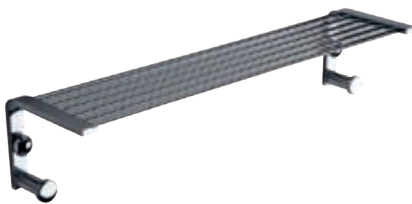

Krom

Ø3.0

Havluluk, Rafli, Askılıklı, 50 x 14h x 26 cm, Outline, Gedy

■ 3235/13

Krom

Ø1.0

Havluluk, Rafli, Askılıklı, 40 x 8.5h x 10 cm, 3SC

■ WI1299/SL