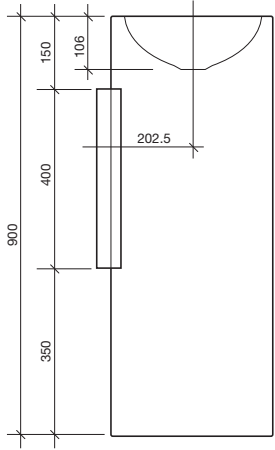

Metaphor 750
Under Counter Basin
No taphole
9506283

Metaphor 500
Semi Inset Basin
No taphole
9506201

Metaphor 750
Semi Inset Basin
No taphole
9506200

Metaphor 500
Flush Mounted Basin
No taphole
9506197

Metaphor 750
Flush Mounted Basin
No taphole
9506196