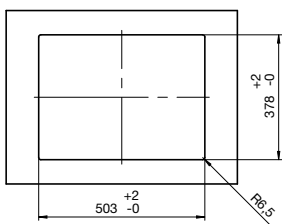

Metaphor 500
Flush Mounted Basin
No taphole
9506197