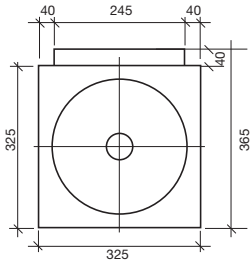

Metaphor 750
Under Counter Basin
No taphole
9506283

Metaphor 500
Semi Inset Basin
No taphole
9506201

Metaphor 750
Semi Inset Basin
No taphole
9506200

Metaphor 500
Flush Mounted Basin
No taphole
9506197

Metaphor 750
Flush Mounted Basin
No taphole
9506196