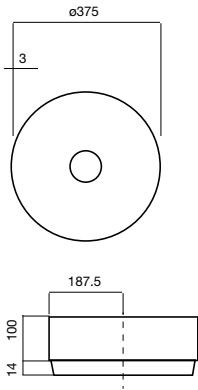

Step 525
Flush Mounted Basin
1 taphole
9506198

Unisono
Counter Basin 375
No taphole
9503960