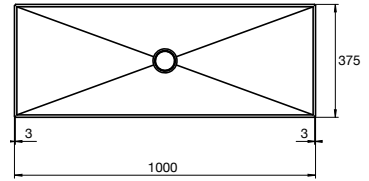

Unisono 400
Flush Mounted Basin
No taphole
9506190

METAPHOR

Metaphor 500
Counter Basin
No taphole
9502483

Metaphor 750
Counter Basin
No taphole
9502507

Metaphor 1000
Counter Basin
No taphole
9502688

Metaphor 500
Under Counter Basin
No taphole
9506282