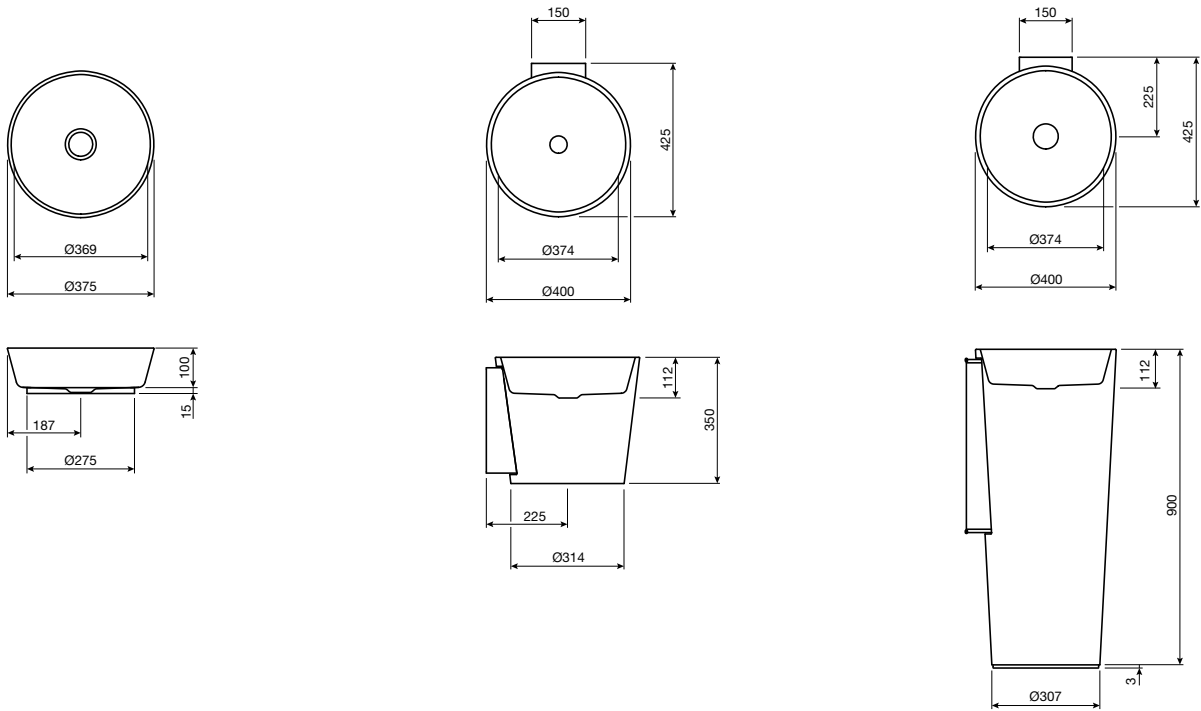

SCOPIO

Scopio 375
Counter Basin
No taphole
9508136

Scopio 400
Wall Basin
No taphole
9508137

Scopio 400
Washstand
No taphole
9508138