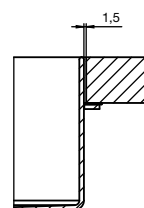

Metaphor 500
Flush Mounted Basin
No taphole
9506197