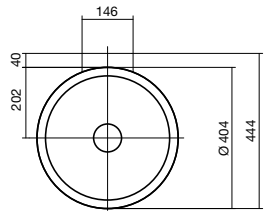

Round Washstand 400
No taphole
9502690

Freestanding Round Washstand 400
No taphole
9503277
Bi-Colour 9508140
Dark Iron 9508139