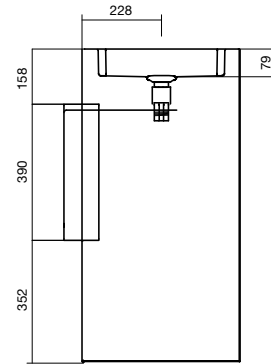

Round Washstand 325
No taphole
1805905

Square Washstand 325
No taphole
1805888

Round Washstand 400
No taphole
9502690

Freestanding Round Washstand 400
No taphole
9503277
Bi-Colour 9508140
Dark Iron 9508139