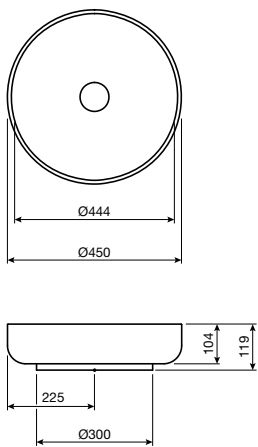

SONDO

Sondo 450
Counter Basin
No taphole
9508133
Also available:
Bi-Colour 9508135
Dark Iron 9508134