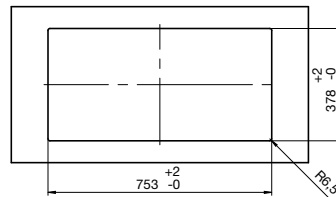

Metaphor 750
Semi Inset Basin
No taphole
9506200