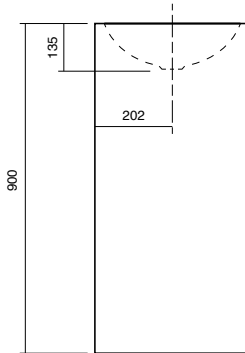

Freestanding Round Washstand 400
No taphole
9503277
Bi-Colour 9508140
Dark Iron 9508139