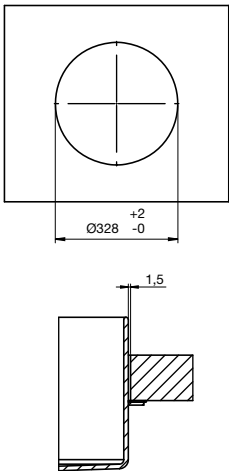

Step 500
Flush Mounted Basin
1 taphole
9506199

Step 525
Flush Mounted Basin
1 taphole
9506198

Unisono
Counter Basin 325
No taphole
9503961

Unisono
Counter Basin 375
No taphole
9503960

Unisono
Counter Basin 400
No taphole
9503959
Also available:
Bi-Colour 9508141