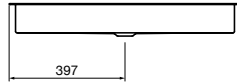

Unisono 400
Flush Mounted Basin
No taphole
9506190

METAPHOR

Metaphor 500
Counter Basin
No taphole
9502483

Metaphor 750
Counter Basin
No taphole
9502507

Metaphor 1000
Counter Basin
No taphole
9502688

Metaphor 500
Under Counter Basin
No taphole
9506282