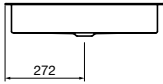

Unisono 400
Flush Mounted Basin
No taphole
9506190

METAPHOR

Metaphor 500
Counter Basin
No taphole
9502483

Metaphor 750
Counter Basin
No taphole
9502507

Metaphor 1000
Counter Basin
No taphole
9502688

Metaphor 500
Under Counter Basin
No taphole
9506282