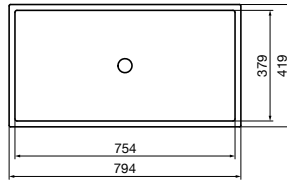

Unisono 400
Flush Mounted Basin
No taphole
9506190

METAPHOR

Metaphor 500
Counter Basin
No taphole
9502483

Metaphor 750
Counter Basin
No taphole
9502507

Metaphor 1000
Counter Basin
No taphole
9502688

Metaphor 500
Under Counter Basin
No taphole
9506282