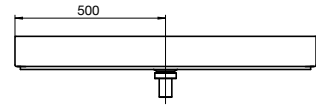

Unisono 400
Flush Mounted Basin
No taphole
9506190

METAPHOR

Metaphor 500
Counter Basin
No taphole
9502483

Metaphor 750
Counter Basin
No taphole
9502507

Metaphor 1000
Counter Basin
No taphole
9502688

Metaphor 500
Under Counter Basin
No taphole
9506282