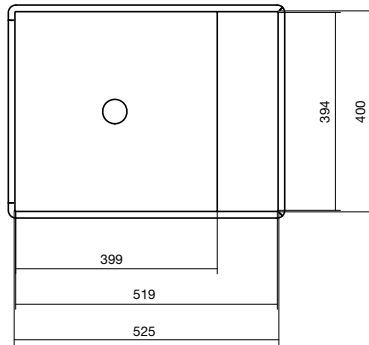

Scopio 400
Washstand
No taphole
9508138

SONDO

Sondo 450
Counter Basin
No taphole
9508133
Also available:
Bi-Colour 9508135
Dark Iron 9508134

STEP

Step 500
Semi Inset Basin
1 taphole
9506203

Step 525
Semi Inset Basin
1 taphole
9506202