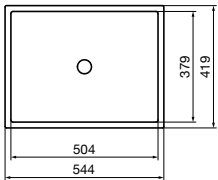

Unisono 400
Flush Mounted Basin
No taphole
9506190

METAPHOR

Metaphor 500
Counter Basin
No taphole
9502483

Metaphor 750
Counter Basin
No taphole
9502507

Metaphor 1000
Counter Basin
No taphole
9502688

Metaphor 500
Under Counter Basin
No taphole
9506282