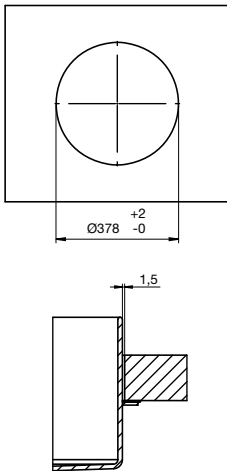

Unisono
Counter Basin 325
No taphole
9503961