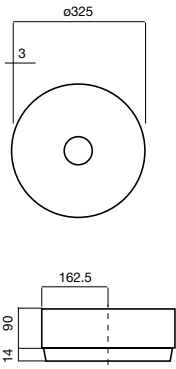

Step 500
Flush Mounted Basin
1 taphole
9506199

Unisono
Counter Basin 325
No taphole
9503961