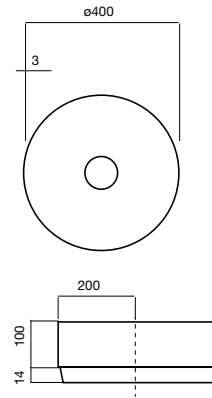

Step 500
Flush Mounted Basin
1 taphole
9506199

Step 525
Flush Mounted Basin
1 taphole
9506198

Unisono
Counter Basin 325
No taphole
9503961

Unisono
Counter Basin 375
No taphole
9503960

Unisono
Counter Basin 400
No taphole
9503959
Also available:
Bi-Colour 9508141