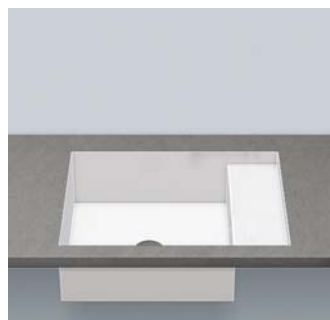

Step 525
Flush Mounted Basin
No taphole
9506198