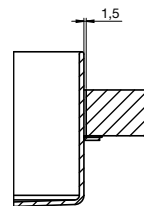

Metaphor 500
Semi Inset Basin
No taphole
9506201