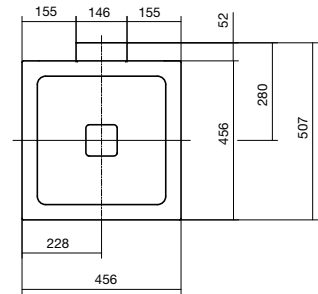

Round Washstand 325
No taphole
1805905

Square Washstand 325
No taphole
1805888

Round Washstand 400
No taphole
9502690

Freestanding Round Washstand 400
No taphole
9503277
Bi-Colour 9508140
Dark Iron 9508139