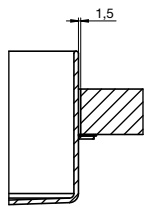

Metaphor 500
Semi Inset Basin
No taphole
9506201