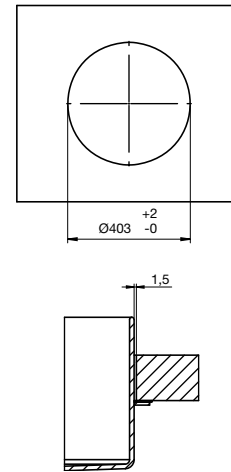

Unisono
Counter Basin 325
No taphole
9503961