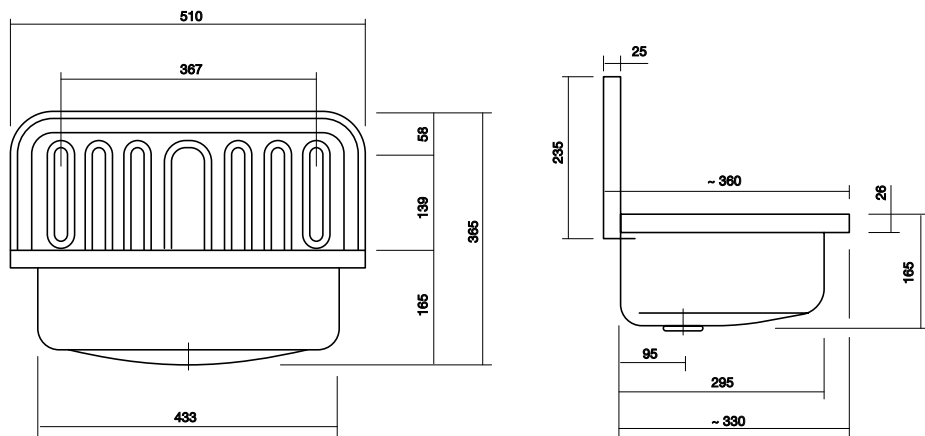

KLASSIKER

Klassiker
Wall Basin
No taphole
9501358