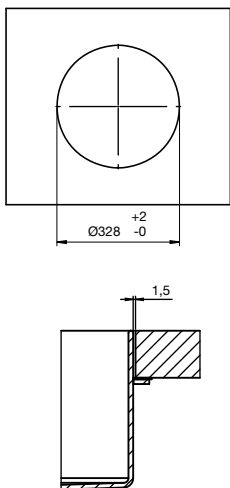

Unisono 325
Semi Inset Basin
No taphole
9506195

Unisono 325
Flush Mounted Basin
No taphole
9506192