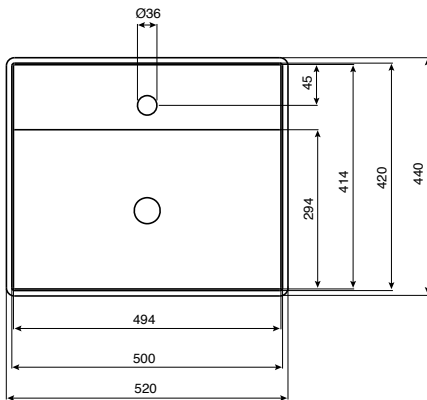

Scopio 400
Washstand
No taphole
9508138

SONDO

Sondo 450
Counter Basin
No taphole
9508133
Also available:
Bi-Colour 9508135
Dark Iron 9508134

STEP

Step 500
Semi Inset Basin
1 taphole
9506203

Step 525
Semi Inset Basin
1 taphole
9506202