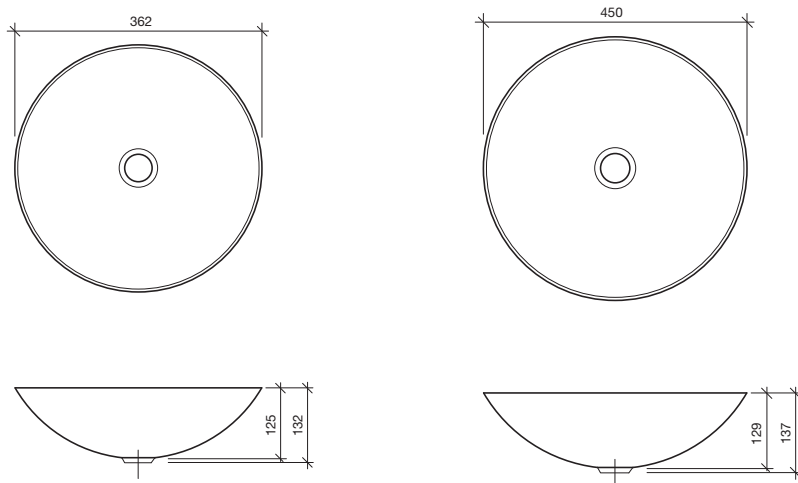

CIRCA

Circa 360
Vessel Basin
1805858
Also available:
Gloss Black 9502827
Matte Black 9506244
Bi-Colour 9508143
Dark Iron 9508142

Circa 450
Vessel Basin
1805857
Also available:
Gloss Black 9502826
Matte Black 9506243