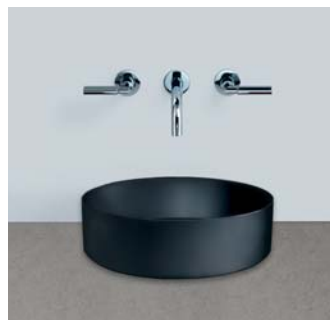

Unisono 375
Counter Basin
Matte Black, No taphole
9506941