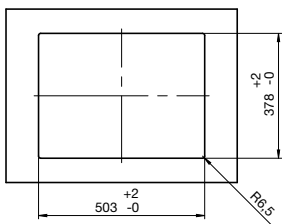

Metaphor 500
Semi Inset Basin
No taphole
9506201