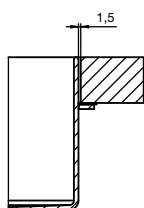

Metaphor 500
Flush Mounted Basin
No taphole
9506197