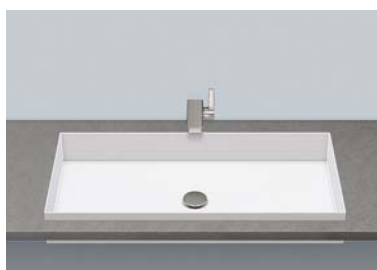

The fusion of glass and steel allows the material to effortlessly mould to a fine line, creating a precise and refined edge. At only 3mm thick the basin edge and the unique design of the raised tap area are the two focal points of this range. Alape's Step basin is an elegant concept underpinned by the highest level of German engineering precision.

Metaphor 500
Counter Basin
No taphole
9502483

Metaphor 750
Under Counter Basin
No taphole
9506283

Metaphor 750
Counter Basin
No taphole
9502507

Metaphor 500
Semi Inset Basin
No taphole
9506201

Metaphor 1000
Counter Basin
No taphole
9502688