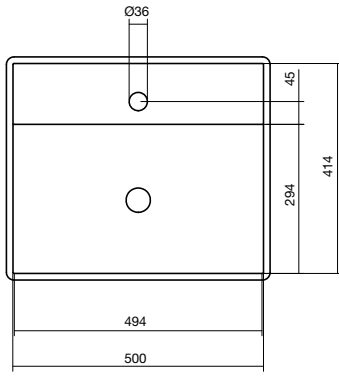

STEP

Step 500
Semi Inset Basin
1 taphole
9506203