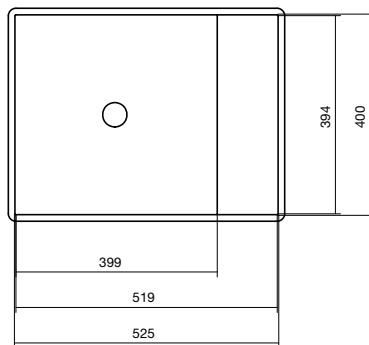

STEP

Step 500
Semi Inset Basin
1 taphole
9506203

Step 525
Semi Inset Basin
1 taphole
9506202