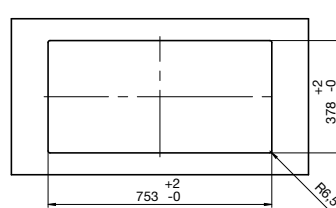

Metaphor 750
Flush Mounted Basin
No taphole
9506196